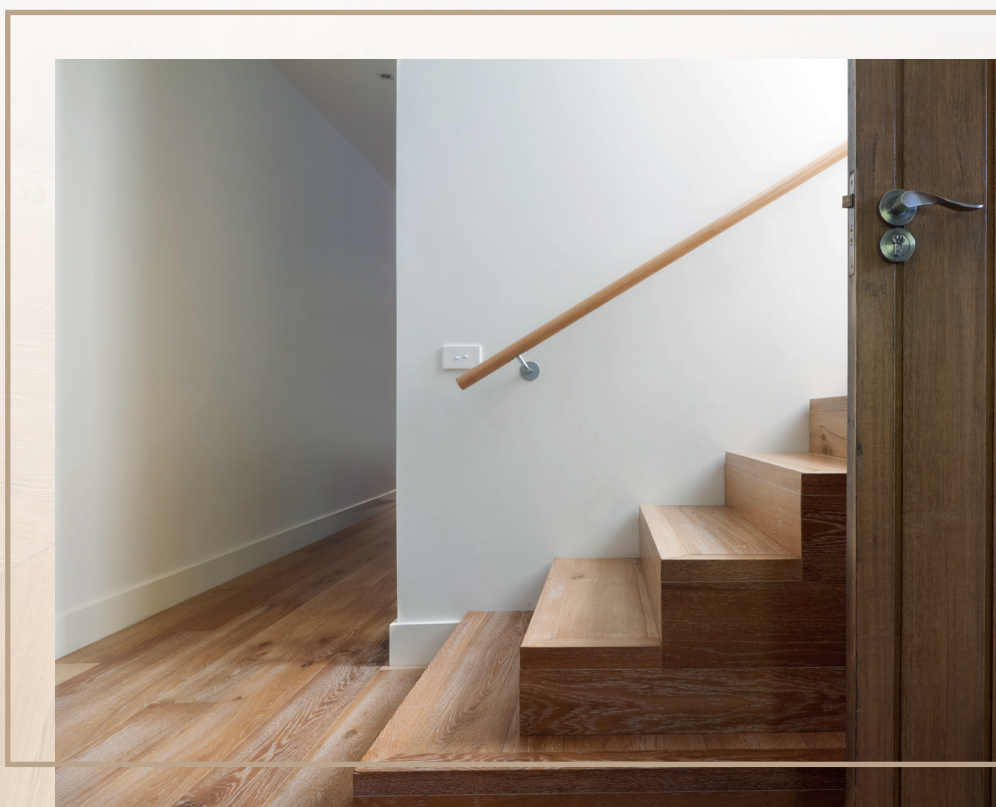

Mes siūlome

- Ažuolo arba uosio masyvo lentos ir parketas
- Dvisluoksnės parketlentės šildomoms grindims
- Dvisluoksnis gamykliškai padengtas parketas
- Sporto salių ir industrinis parketas
- Ažuolo arba uosio masyvo grindjuostės
- Klijai, lakai, alyvos tiesiai iš gamintojo
- Pilnas grindų įrengimas arba atnaujinimas
- Medinės laiptų pakopos ir palangės
- Medinės sienų panelės
- Maumedžio terasinės lentos