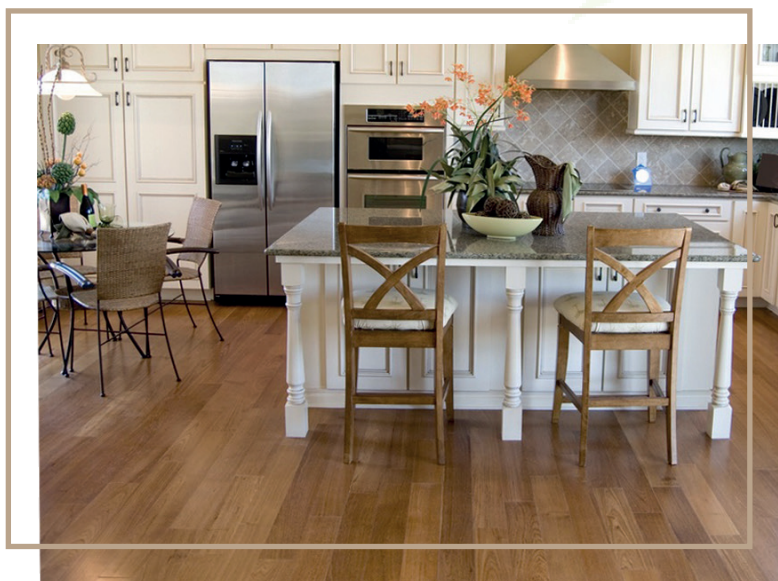

Rudų atspalvių parketlečių gama visada Jūsų namams suteiks šilumos, prabangos ir solidžios klasikos akcentą. Šių ypatingai šiltų atspalvių parketlentės tinka įvairaus stiliaus interjerams.